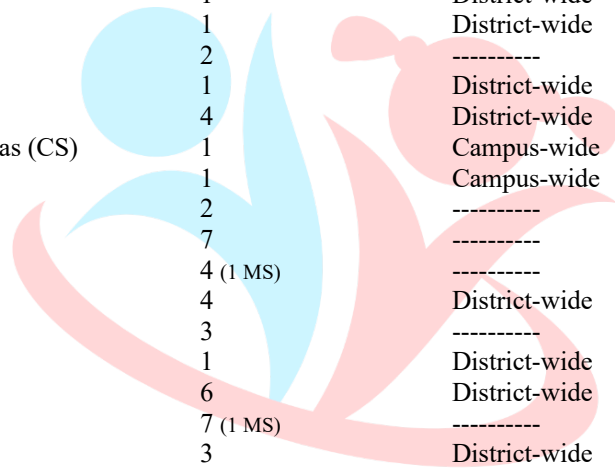

46. Harlingen CISD	5	-----
47. Harts Bluff ISD	1	-----
48. Hays CISD	5	District-wide
49. Hempstead ISD	1	-----
50. Henderson ISD	1	-----
51. Hidalgo ISD	4	District-wide
52. Hutto ISD	3	District-wide
53. Jacksonville ISD	3	-----
54. Joshua ISD	2	District-wide
55. Keller ISD	7 (2 MS)	District-wide
56. Kennedale ISD	1	District-wide
57. Kilgore ISD	2	District-wide
58. KIPP Austin Leadership Elem. (CS)	4	District-wide
59. KIPP PEACE Houston Elem. (CS)	1	District-wide
60. Krum ISD	1	-----
61. La Joya ISD	23	District-wide
62. La Vernia ISD	1	District-wide
63. Lake Travis ISD	1	District-wide
64. Lake Worth ISD	2	-----
65. Lancaster ISD	1	District-wide
66. Leander ISD	4	District-wide
67. Legacy Preparatory of Dallas (CS)	1	Campus-wide
68. Life School of Dallas (CS)	1	Campus-wide
69. Little Elm ISD	2	-----
70. Longview ISD	7	-----
71. Lubbock ISD	4 (1 MS)	-----
72. Lufkin ISD	4	District-wide
73. Mansfield ISD	3	-----
74. Marble Falls ISD	1	District-wide
75. Marshall ISD	6	District-wide
76. McAllen ISD	7 (1 MS)	-----
77. Montgomery ISD	3	District-wide
78. Mount Pleasant ISD	6	-----
79. Mount Vernon ISD	2	-----
80. Mineral Wells ISD	1	-----
81. Nacogdoches ISD	2	-----
82. Northwest ISD	1	-----
83. Palestine ISD	1	-----
84. Paris ISD	2	-----
85. Pharr-San Juan-Alamo ISD	26 (8 MS/5 HS)	District-wide
86. Pine Tree ISD	3	District-wide
87. Prosper ISD	3 (1 MS)	District-wide
88. Quinlan ISD	1	-----
89. Red Oak ISD	1	-----
90. Rio Grande City CISD	5	-----
91. Royal ISD	3	District-wide
92. Saint Mary Magdalen	1	Campus-wide
93. Schertz-Cibolo-UC CISD	1 (1 MS)	District-wide
94. Seguin ISD	5	District-wide
95. Sheldon ISD	1	-----
96. Sherman ISD	5	-----
97. Snyder ISD	3	District-wide
98. Sonora ISD	1	District-wide
99. Stafford MSD	2	District-wide
100. Stephenville ISD	2	District-wide
101. Sulphur Springs ISD	1	-----
102. Temple ISD	2	District-wide
103. Texarkana ISD	2	-----
104. Tomball ISD	6	District-wide